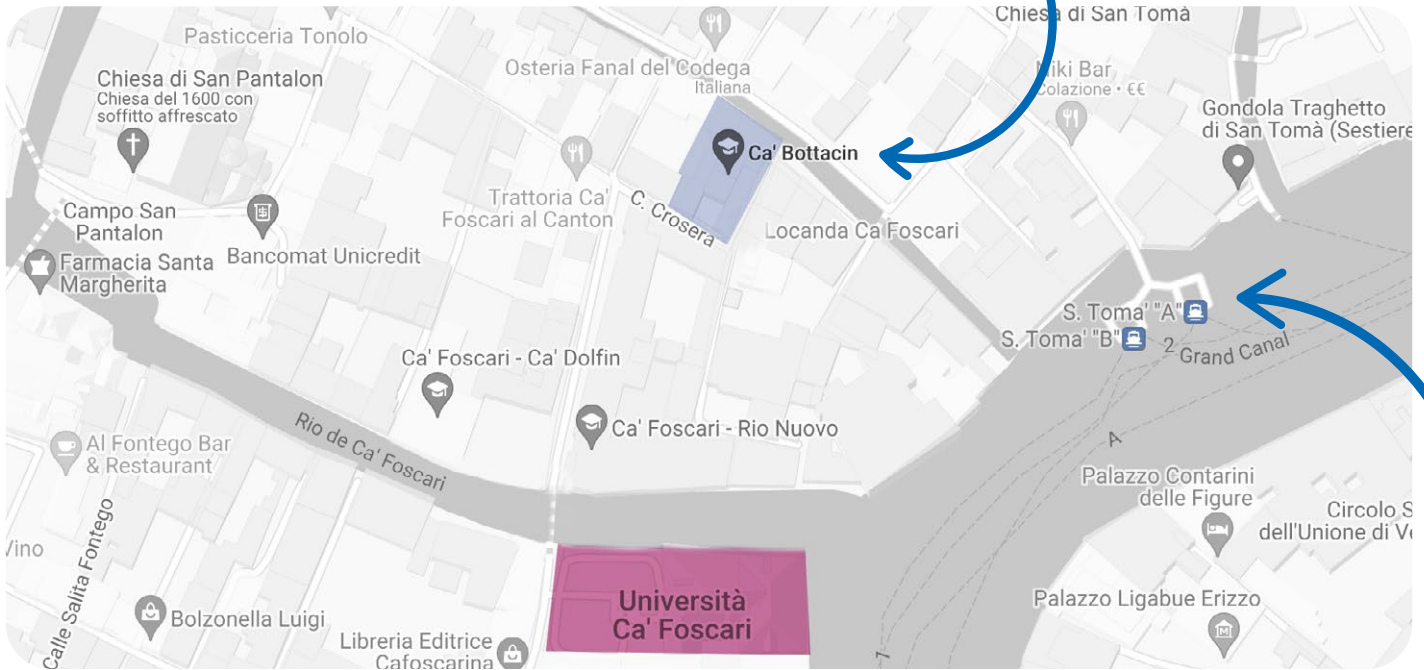

HOW TO REACH US

Ca' Foscari
University
of Venice

European Centre
for Living Technology
(ECLT)

Ca' Bottacin, Dorsoduro 3911,
Calle Crosera,
30123 Venice, Italy

► www.eclt.eu

► <https://apps.unive.it/mappe/sede/990003>

To reach **Ca' Bottacin** from Venice
Train station you can take vaporetto
n. **1** or **2** - stop **S. Tomà**.

Transport

All connections between the airport and Venezia Santa Lucia railway station and Venice Piazzale Roma.

[VENICE airport](#)

[TREVISO airport](#)

TAXI

- The taxi service (land transport) is provided by [Cooperativa Artigiana Radiotaxi](#). For info and bookings: Tel. +39 041 59 64 (24-hour service).

- [Alilaguna](#) is the direct boat service that takes about an hour to the centre of Venice.