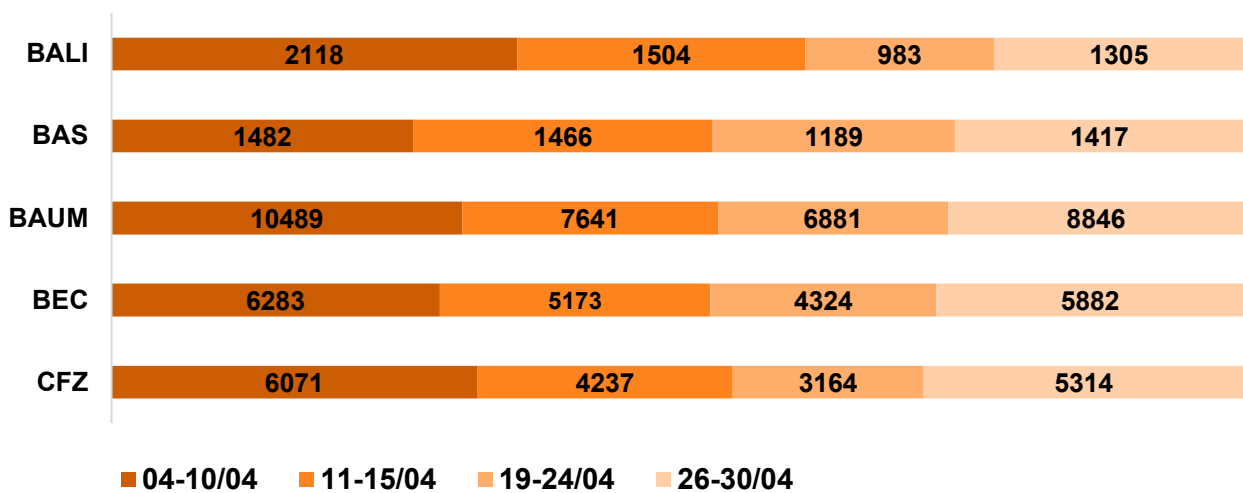

Weekly libraries turnout April 2022

N° hours of services reservation per library

PLEASE NOTE

BEC's ground floor was closed from 11 to 30 April 2022 due to maintenance works.

Closing days: all libraries were closed on 16, 17, 18, 25 April 2022.