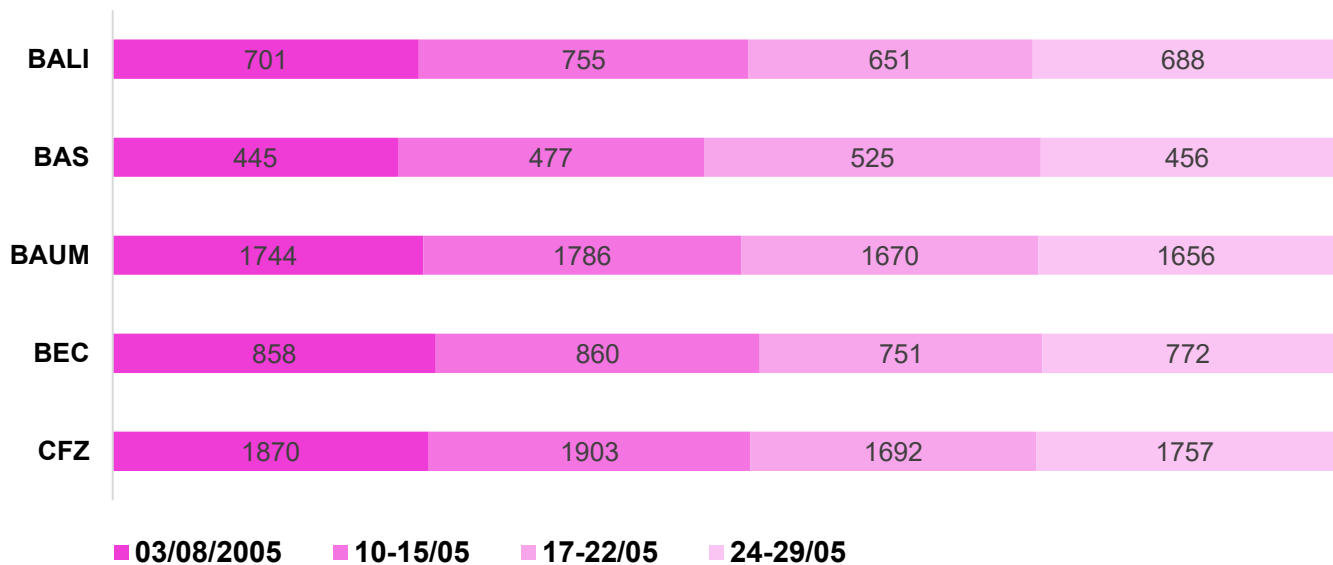

Weekly libraries turnout - May 2021

N° of service reservations per library

N° of users per library

NOTES: BEC closed at 5 pm on May 7, 2021 and was closed on May 8, 2021 due to maintenance works.