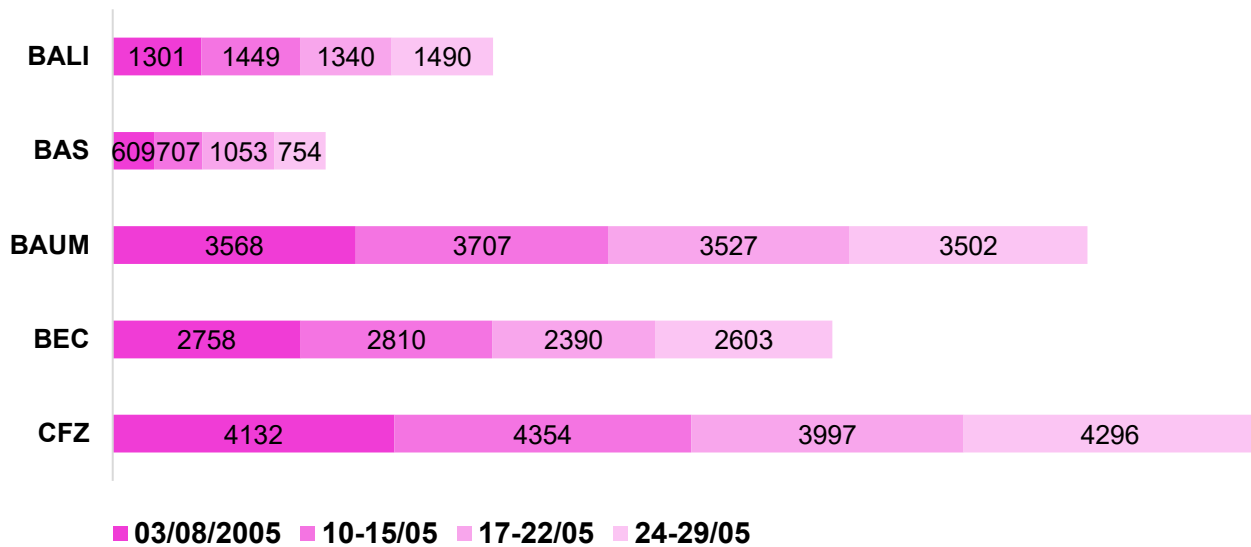

Weekly libraries turnout - May 2021

N° of service reservations per library

N° of users per library

NOTES: BEC closed at 5 pm on May 7, 2021 and was closed on May 8, 2021 due to maintenance works.