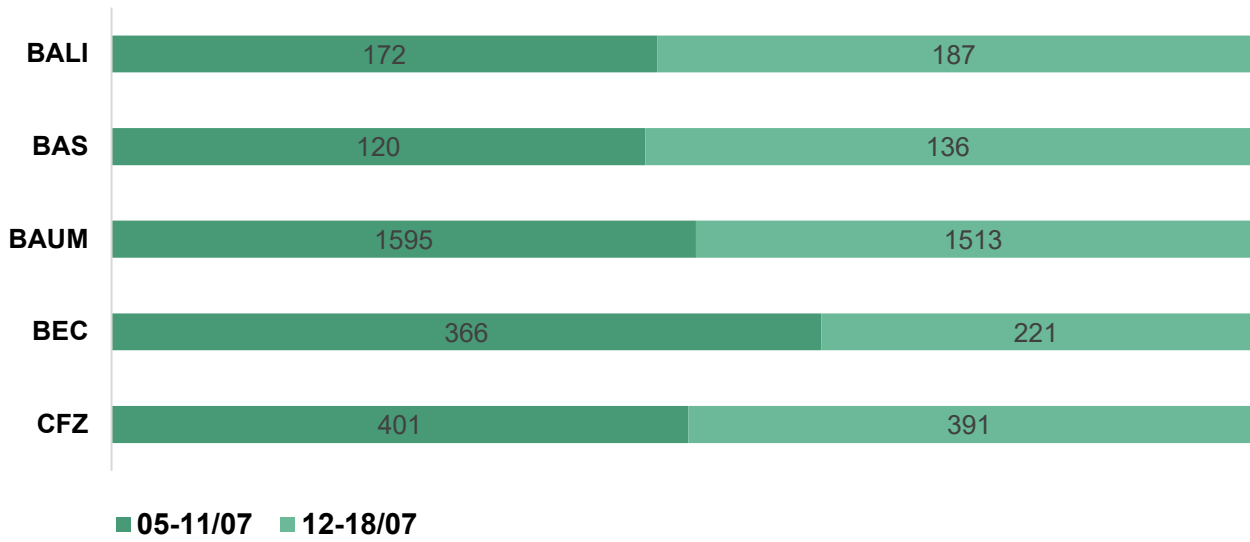

Weekly libraries turnout - July 2021

N° of service reservations per library *

N° hours of services reservation per library *

NOTES:

*From 19 July 2021, libraries' bookings are managed through a new system, **EasyPlanning**, that has replaced Affluences. The number of bookings is no longer counted, but the libraries' booking hours.

N° of users per library **

NOTES:

**This data is no longer counted by EasyPlanning.

*** BAS was closed from 26 July to 1° August 2021.