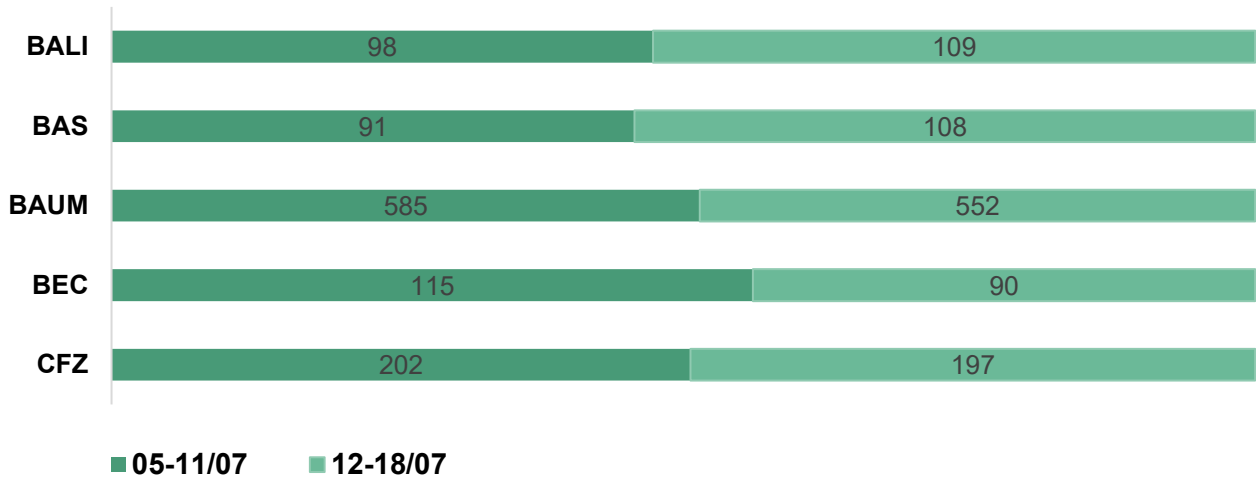

Weekly libraries turnout - July 2021

N° of service reservations per library *

N° hours of services reservation per library *

NOTES:

*From 19 July 2021, libraries' bookings are managed through a new system, **EasyPlanning**, that has replaced Affluences. The number of bookings is no longer counted, but the libraries' booking hours.

N° of users per library **

NOTES:

**This data is no longer counted by EasyPlanning.

*** BAS was closed from 26 July to 1° August 2021.