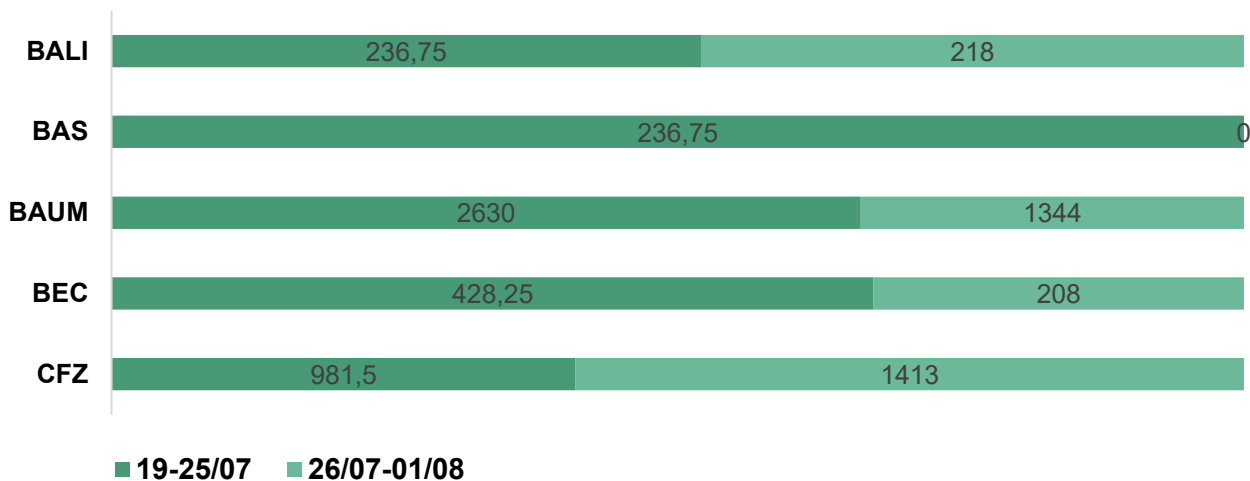

Weekly libraries turnout - July 2021

N° of service reservations per library *

N° hours of services reservation per library *

NOTES:

*From 19 July 2021, libraries' bookings are managed through a new system, **EasyPlanning**, that has replaced Affluences. The number of bookings is no longer counted, but the libraries' booking hours.

N° of users per library **

NOTES:

**This data is no longer counted by EasyPlanning.

*** BAS was closed from 26 July to 1° August 2021.