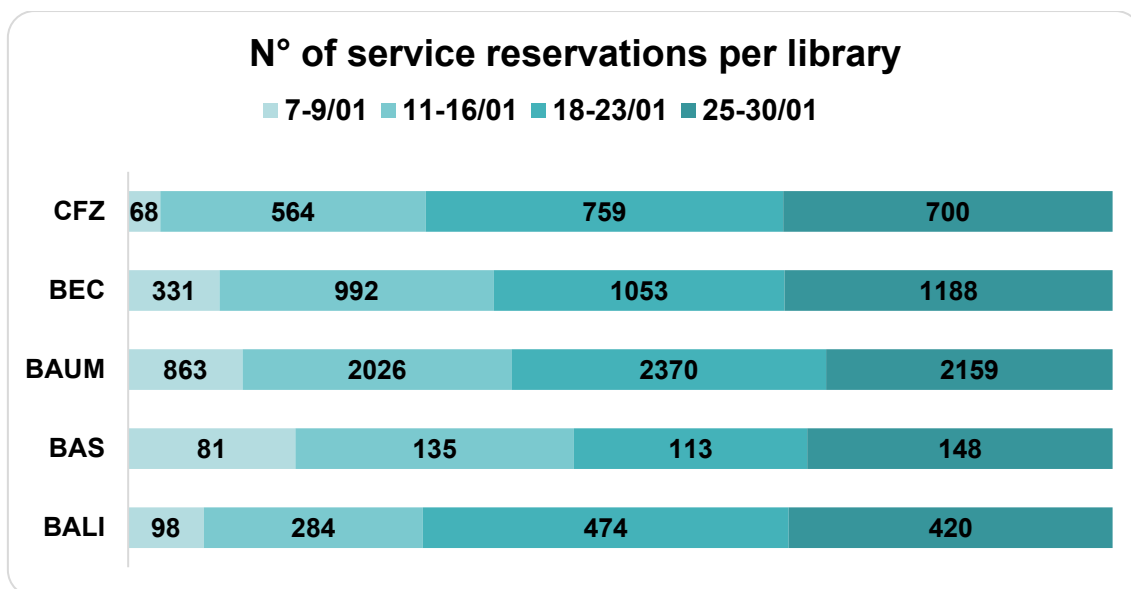

Weekly libraries turnout - January 2021

PLEASE NOTE

The libraries remained closed from 1 to 6 January 2021.