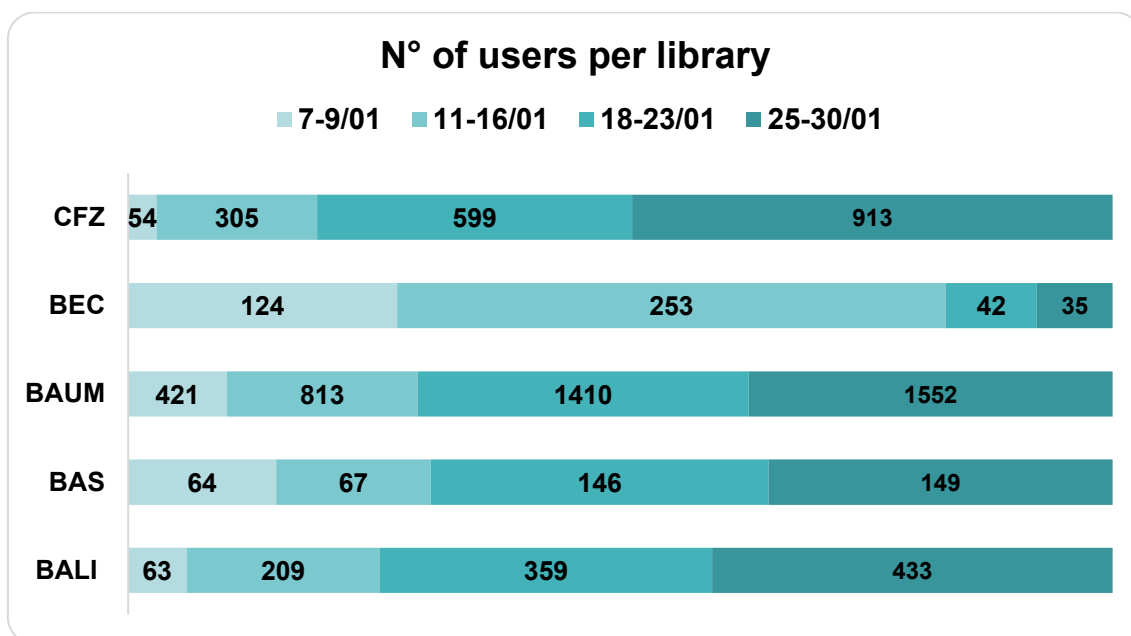

Weekly libraries turnout - January 2021

PLEASE NOTE

The libraries remained closed from 1 to 6 January 2021.