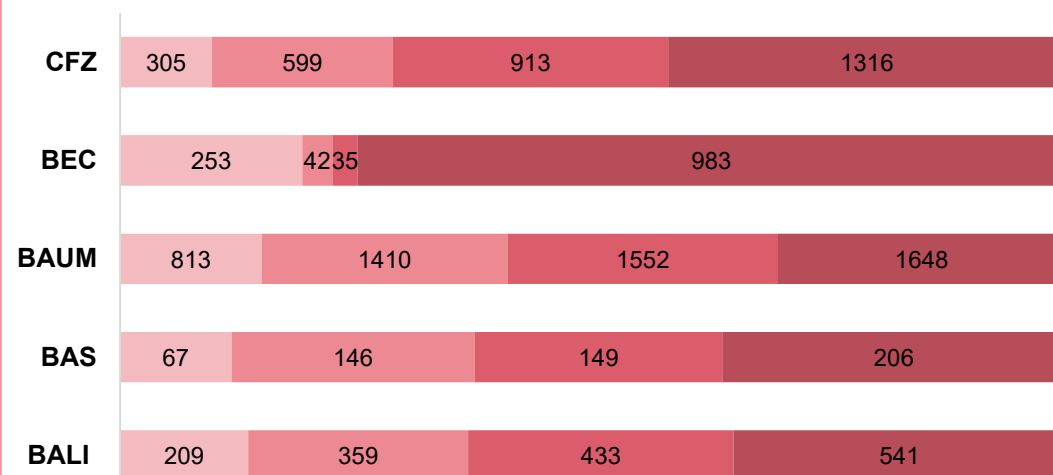

Weekly libraries turnout - February 2021

N° of service reservations per library

■ 1-6/02 ■ 8-13/02 ■ 15-20/02 ■ 22-27/02

N° of users per library

■ 1-6/02 ■ 8-13/02 ■ 15-20/02 ■ 22-27/02

PLEASE NOTE

BEC was partially closed from 8 to 20 February for maintenance work.
Libraries opening hours have been extended from February 22, 2021.