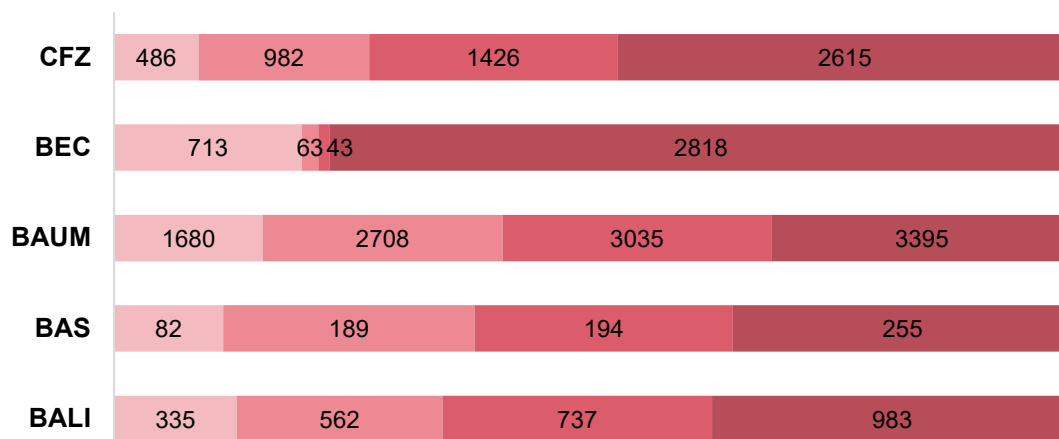

Weekly libraries turnout - February 2021

N° of service reservations per library

■ 1-6/02 ■ 8-13/02 ■ 15-20/02 ■ 22-27/02

N° of users per library

■ 1-6/02 ■ 8-13/02 ■ 15-20/02 ■ 22-27/02

PLEASE NOTE

BEC was partially closed from 8 to 20 February for maintenance work.
Libraries opening hours have been extended from February 22, 2021.