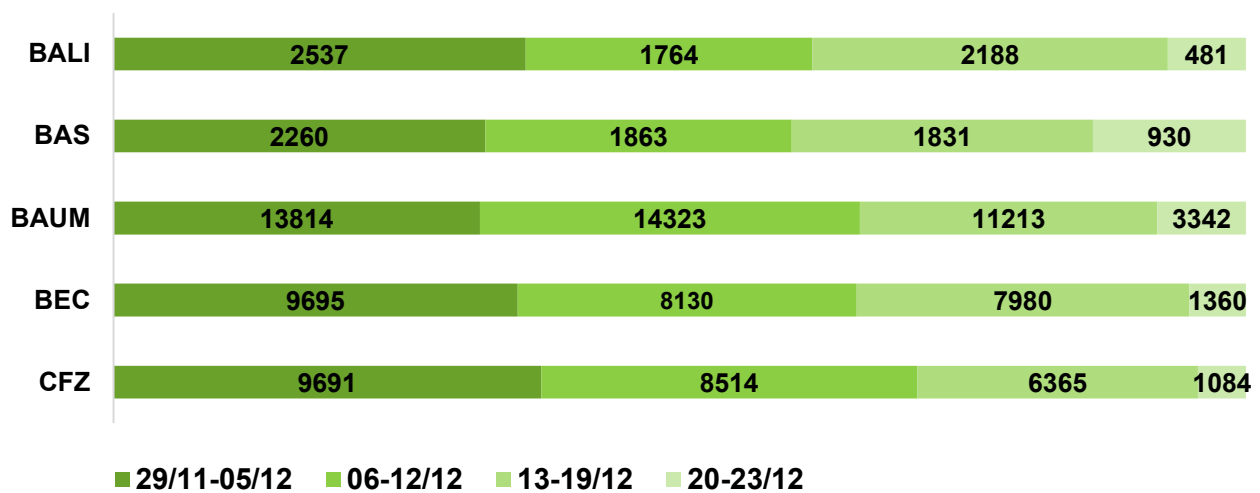

Weekly libraries turnout December 2021

N° hours of services reservation per library

NOTES:

Christmas holidays closing from 24 December 2021 to 9 January 2022.