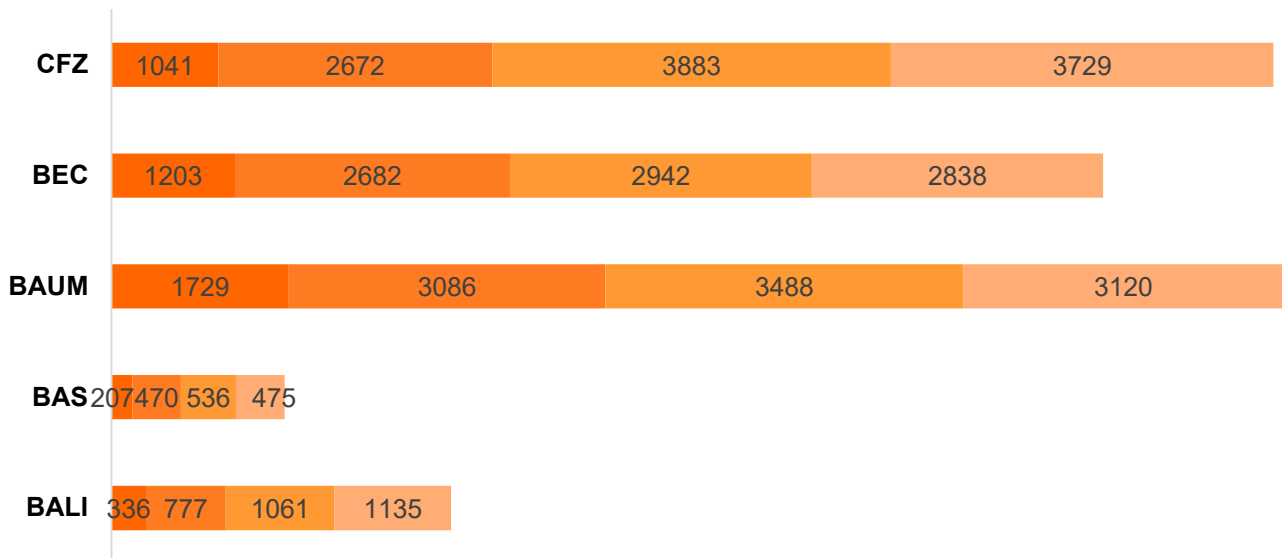

Weekly libraries turnout - April 2021

N° of service reservations per library

■ 6-10/04 ■ 12-17/04 ■ 19-24/04 ■ 26-30/04

N° of users per library

■ 6-10/04 ■ 12-17/04 ■ 19-24/04 ■ 26-30/04